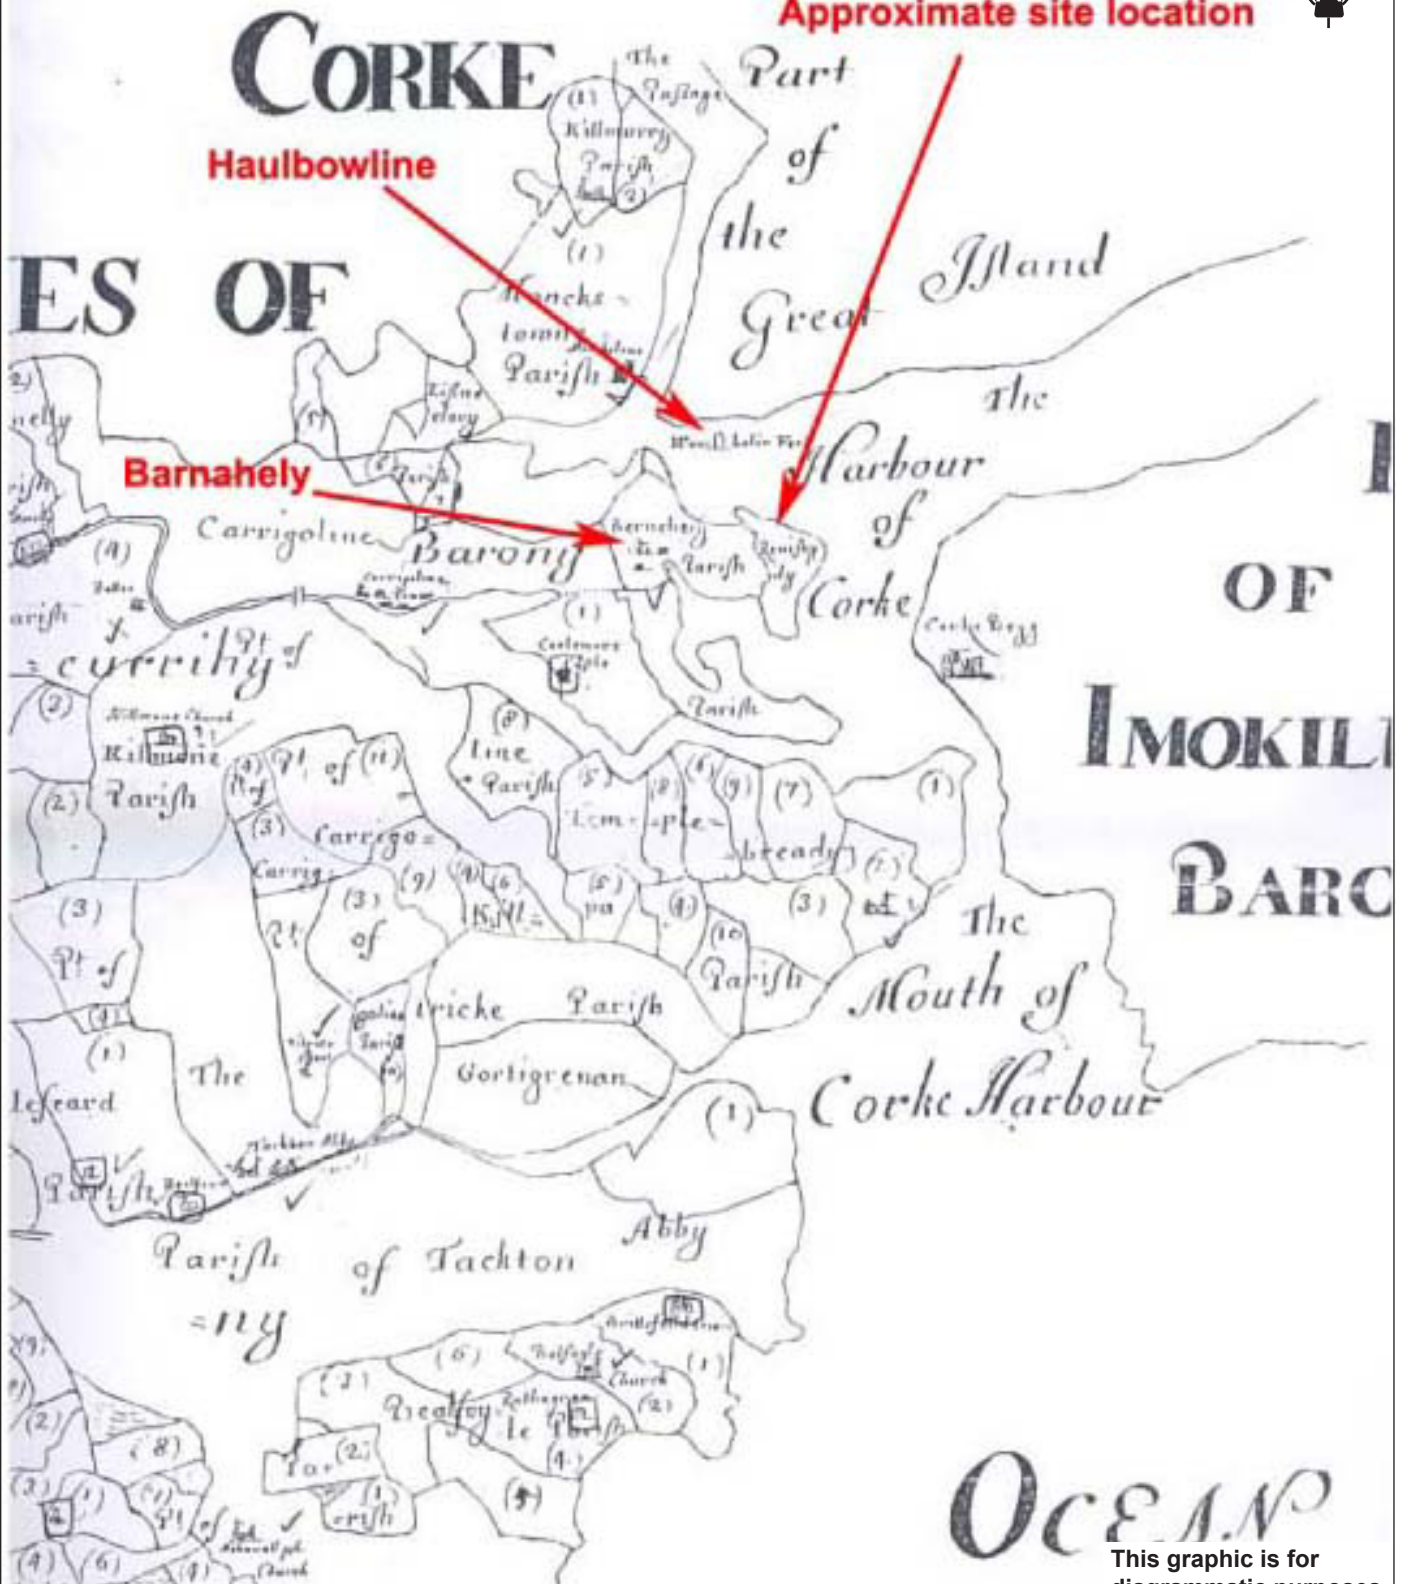

Approximate site location

© Copyright Department of Arts, Heritage and the Gaeltacht. All rights reserved.
© Ordnance Survey Ireland

This graphic is for diagrammatic purposes only. No measurement to be taken.

ARUP

Down Survey Map of 1654 - 1659

Ringaskiddy Resource Recovery Centre

238129-00

January 2016

Figure 14.6